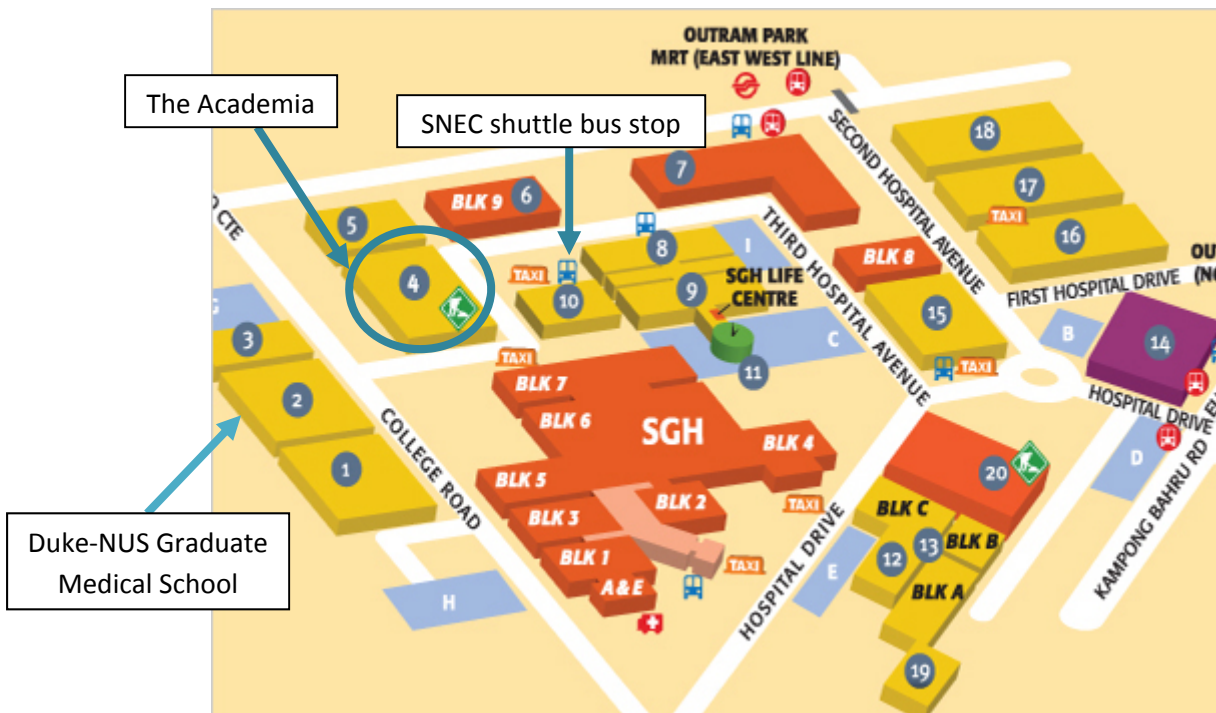

LOCATION MAP TO ACADEMIA, 20 COLLEGE ROAD S169856

If you are taking a cab:

Please give the following address and above map to the driver:

Address: 20 College Road, S169856 (Academia is the new building beside Singapore Medical Alumni Association)

If you are taking a Bus or MRT:

Bus Stop	Location	Bus Numbers	
Bus Stop A	Jln Bukit Merah	SBS Transit: 147, 196, 197	SMRT : 167, 961
Bus Stop B	Kg Bahru Rd	SBS Transit: 124, 143, 147, 166, 196, 197	SMRT : 61, 167, 961
Bus Stop C	New Bridge Rd Bus Terminal	SBS Transit: 2, 12, 54, 62, 103, 174, 196	SMRT : 61, 190, 520, 961
Bus Stop D	Before Outram Rd	SBS Transit: 124, 143, 147, 166, 197	SMRT : 61, 961
Bus Stop E	Along Outram Rd	SBS Transit: 33, 63	SMRT : 75, 851, 970

Nearest MRT Station: Outram Park MRT

You can take to the shuttle service which stops at 1) Bus-stop opposite the Outram Park MRT (East-West Line) station along Outram Road or 2) Bus-stop outside Outram Park MRT (North-East Line) station along Eu Tong Sen Street. You can alight at Singapore National Eye Centre (SNEC) and walk over to The Academia.

The shuttle bus operates from Monday to Friday : 8.00am to 7.00pm

If you are driving:

You can park at multi-storey car park H (please refer to location map below). It is located at MacAlister Road, behind College of Medicine Building (Ministry of Health).